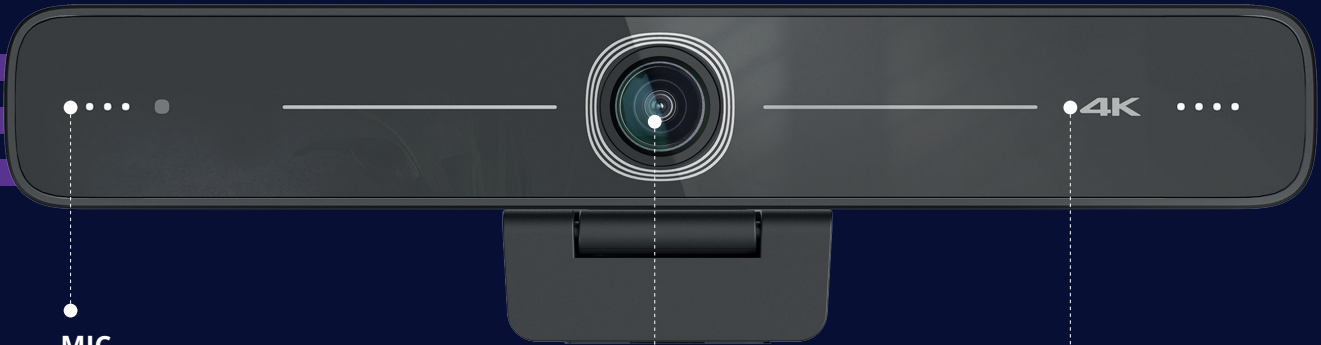

CleverCam

Discover 4k Ultra-High Definition

CleverCam is a 4K ultra-high definition ePTZ camera with a sleek, eye-catching design. CleverCam employs advanced ISP processing algorithms to provide vivid, vibrant images with uniform clarity, brightness, strong colour layering, high resolutions and fantastic colour rendition. With its great functionality and superior performance, CleverCam is easy and convenient to install and maintain.

MIC

Built-in two omni-directional
MIC pickups

Sensor

1/2.8 inch high quality
CMOS sensor

Audio/Visual

Multiple Audio/Visual
Compression Standard

Key Features

Ultra HD 4K resolution

10x digital zoom

Easy to install and use on any device

Wide field of view with 83° wide angle and small distortion lens options

Auto framing using face-detection algorithm

1/2.8 inch high quality CMOS sensor

Video output interface USB 3.0 Plug and play

Built-in 2 omni-directional MICs. With unique noise suppression algorithm

Auto Framing

Employs a superior face detection algorithm to intelligently and automatically frame an image according to the number of people in the scene, as well as, focusing more on those that are in the middle.