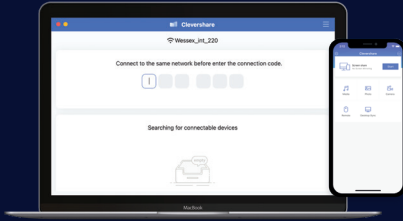

Software included at no extra cost

CLEVER® LIVE

CLEVERSHARE®

CLEVERMDM®

CLEVERSHARE®

LYNX
whiteboard

Any device can download the Clevershare app and connect instantly by typing in the code on the Clevertouch screen. Clevershare App is free to download and compatible with Android, Windows, iOS, and Chrome devices.

LYNX Whiteboard is a free-to-use lesson building app, enabling student collaboration. The most dynamic, intuitive user experience of any whiteboard