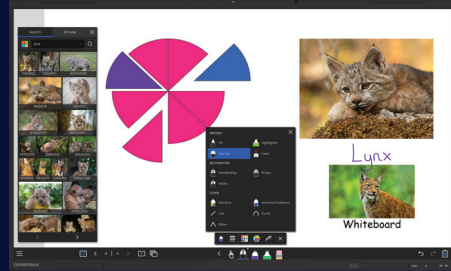

64GB SSD

Supports up to 4K video resolution

Software included at no extra cost

CLEVER® LIVE

CLEVERSHARE®

 **CLEVERMDM**®

CLEVERSHARE®

 **LYNX**
whiteboard

LYNX Whiteboard is a free-to-use lesson building app, enabling student collaboration. The most dynamic, intuitive user experience of any whiteboard

 **CLEVERMDM**®

CLEVER® LIVE

MDM stands for Mobile Device Management. We have partnered with leading MDM specialists, Radix Technologies, to consolidate all of your organisation's displays into one management system. Link your entire Clevertouch fleet to your MDM account, so that you can control them from anywhere.