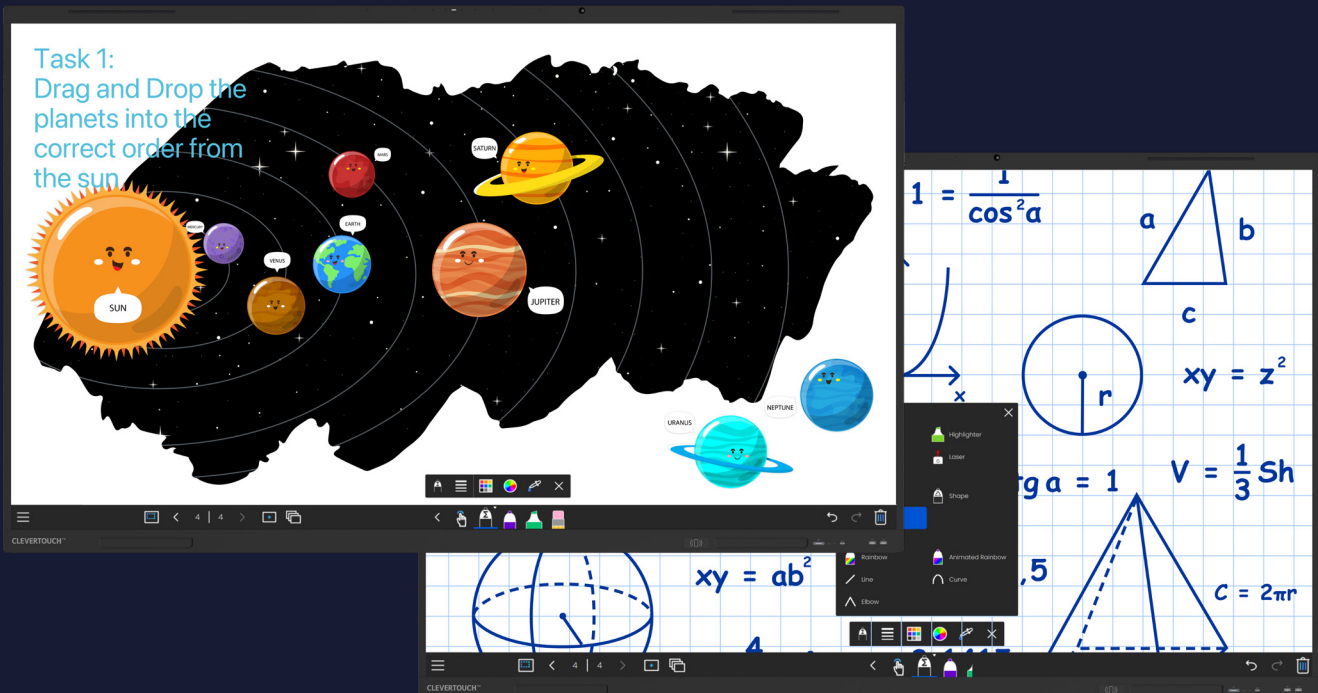

**LYNX**  
whiteboard

**NEW**

Included  
with  
interactive  
displays

## Create engaging content for classroom collaboration

Designed for interactive displays, LYNX Whiteboard is a free-to-use lesson building app, enabling student collaboration. The most dynamic, intuitive user experience of any whiteboard – with drag and drop, pinch to zoom, and easy swipe menus.