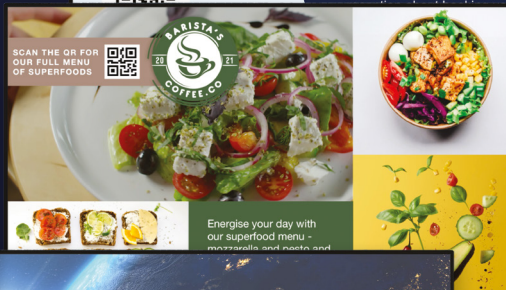

Powered by
CleverLive