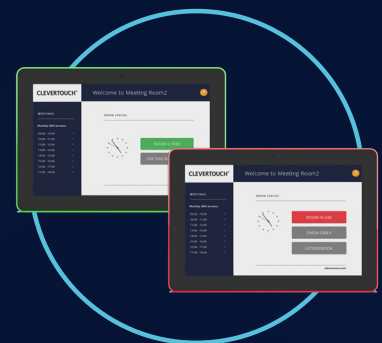

Saves valuable admin time

Instantly schedules and reserves the room

Displays availability with green light when available, red light when in use

Real time availability display on screen

Analytic reporting capability

## How does it work?

### Book Source

Book via Outlook 365, Microsoft Exchange and Google Calendar, or at the source. Ideal for planning ahead or ad-hoc meetings on the run.