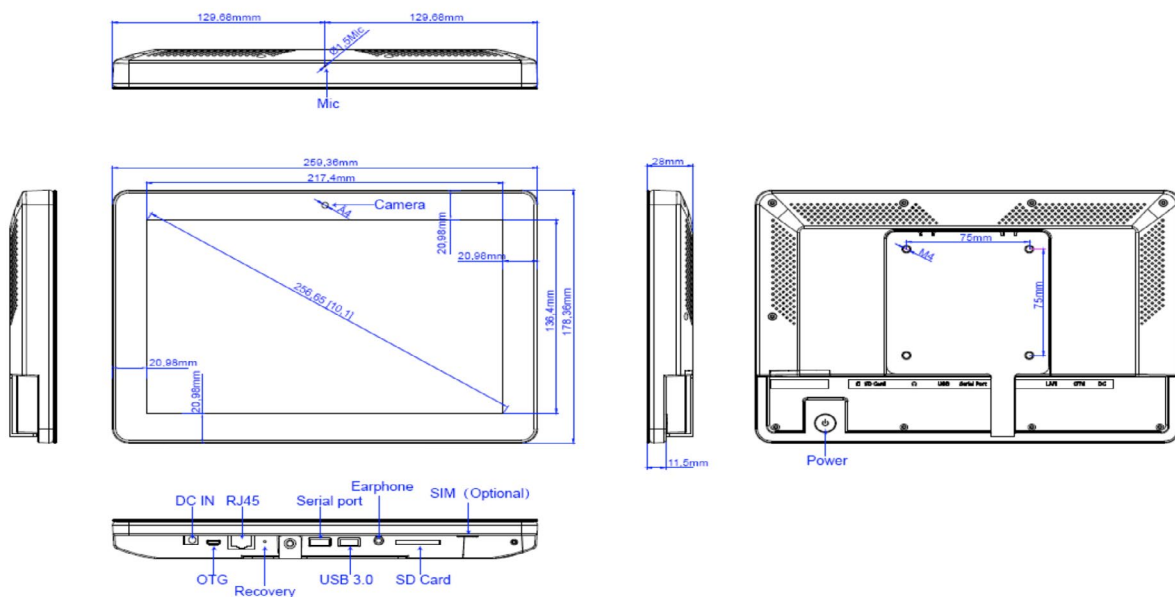

CleverLive Rooms 2 Specifications

System

CPU	RK3566 Quad core cortex A55
RAM	4GB
Internal Memory	16GB
Operation System	Android 13
Touch Screen	10-Point capacitive touch

Display

Panel	10.1" LCD panel
Panel Type	IPS
Resolution	1280*800
Display Colours	16.7M Colors
Viewing Angle	R/L 85/85, U/D 85/85
Display Mode	Normally black
Contrast Ratio	1500:1
Display Colours	16.7M Colors
Response Time	25ms
Back-light Type	ELed
Luminance	280cd/m2
Aspect Ratio	16:10

Network

WiFi	IEEE 802.11a/b/g/n/ac
Bluetooth	Bluetooth 5.4
Ethernet	10M/100M/1000M ethernet

Interface

SD Slot	SD card ,Max support to 64GB
Earphone	3.5mm earphone + Microphone
USB	USB 3.0 host, USB for serial (RS232 Level)
RJ45	Ethernet interface
Micro USB	Micro USB OTG
Power jack	DC power input

Other

VESA	75*75 mm
Button	Power
Orientation	Landscape/Portrait
Speaker	2*2W
LED light bar	LED light bar with RGB and mixed color
Certificates	CCC/CE/FCC
POE	Yes Supports IEEE802.3at, up to 30W)
Working Temperature	0°C - 40°C

Technical Drawings

© 2021 Clevertouch. All rights reserved. Sahara Presentations Systems PLC. is part of the Boxlight group of companies, and the owner of trademarks in several global jurisdictions including but not limited to Clevertouch, the Clevertouch logo, UX Pro, IMPACT™, IMPACT Plus™, Impact MAX, CleverLive, LUX, Lynx, CleverMessage, Cleverstore and Clevershare. All third-party trademarks (including logos and icons) referenced by Clevertouch remain the property of their respective owners. Unless specifically identified as such, Clevertouch's use of third-party trademarks does not indicate any relationship, sponsorship, or endorsement between Clevertouch and the owners of these trademarks. Applicable Terms and Conditions for warranty and support available at clevertouch.com/about/warranty. All weights and dimensions are approximate. Product specifications are subject to change without notice. Clevertouch.com.