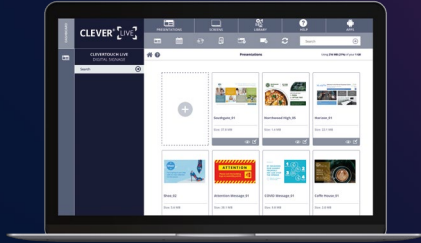

Touch screen easy-to-use panel

## What's New?

Integrated with standard calendars

Sleek Design with Full Surround LED Lighting

12/24 hour time toggle

**CLEVER® LIVE**

## CleverLive Integration

Clever LiveRooms 2 integrates with CleverLive so you can feature digital signage content on the room booking panel.