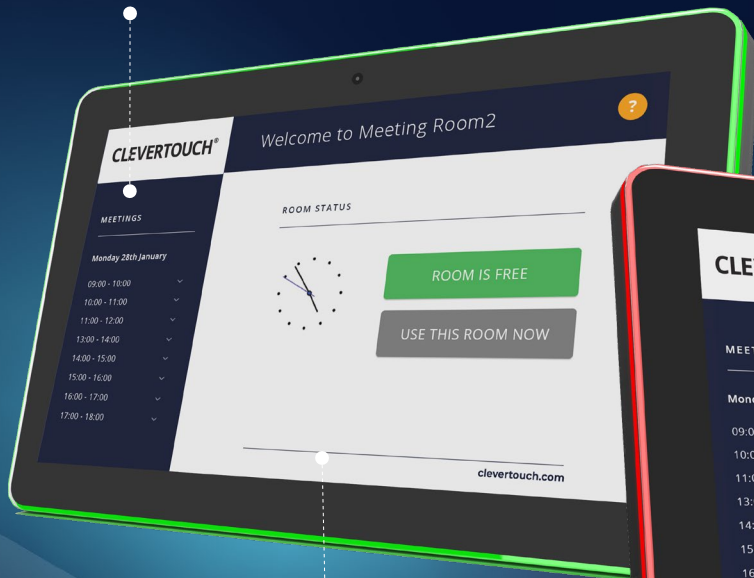

# CleverLive Rooms 2

The clever way to manage meeting spaces.

CleverLive Rooms 2 is an innovative room booking solution designed to simplify your meeting room booking process, making it more efficient and user friendly.

Includes wall-mounted brackets

When not in use, display digital signage posters or instant alerts, enhancing the value of your room booking solution.

Keep everyone informed in real time by checking in or out of a meeting room. Updates can be made directly through the panel or your calendar.

Touch screen easy-to-use panel