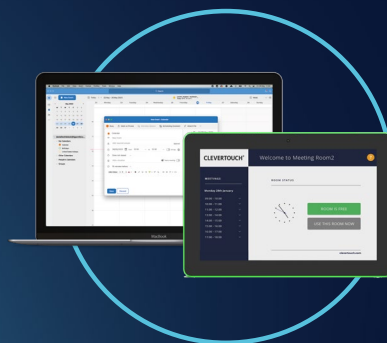

Book Source

Book via Outlook 365, Microsoft Exchange and Google Calendar, or at the source. Ideal for planning ahead or ad-hoc meetings on the run.