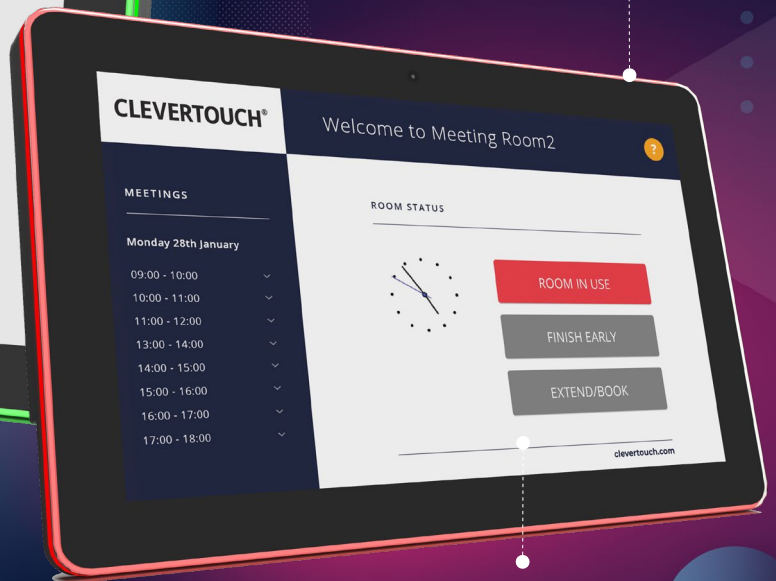

# CleverLive Rooms 2

The clever way to manage meeting spaces.

CleverLive Rooms 2 is an innovative room booking solution designed to simplify your meeting room booking process, making it more efficient and user friendly.

Includes wall-mounted brackets

When not in use, display digital signage posters or instant alerts, enhancing the value of your room booking solution.

Keep everyone informed in real time by checking in or out of a meeting room. Updates can be made directly through the panel or your calendar.

Touch screen easy-to-use panel